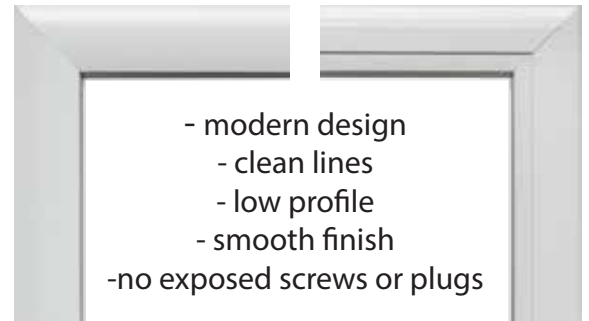

0808

*The materials contained in this page are for presentation purpose; actual prefinished color may vary.

Smooth Skin Fiberglass Doors

Smooth Skin Fiberglass doors are a long-lasting alternative to steel doors and feature a pre-pigmented white skin that resists the appearance of scratches and dents.

Made with Plastpro's patented Hydroshield Technology™, these Smooth Skin doors will never rust or delaminate.

Mid-Century Modern Frames

Front View

Back View

- modern design
- clean lines
- low profile
- smooth finish
- no exposed screws or plugs